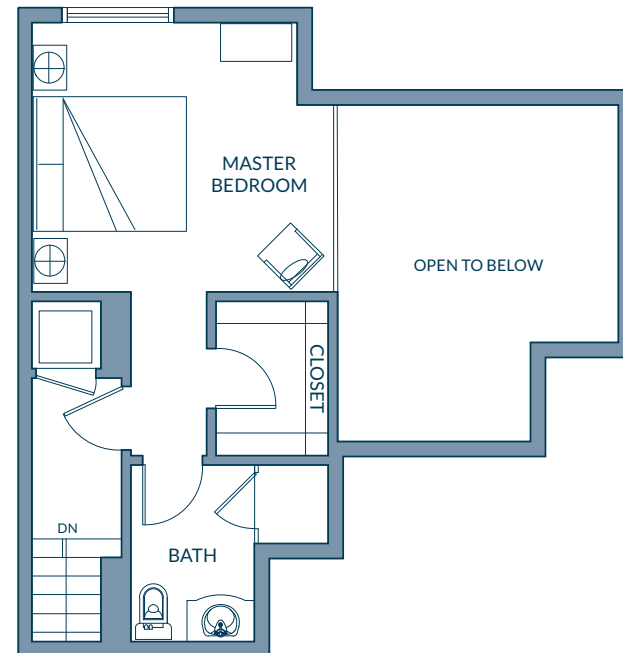

1 bed : 1.5 bath
penthouse loft
1,065sf

VERDARA

866.256.0802
124 West Colorado Street
Glendale, CA 91204