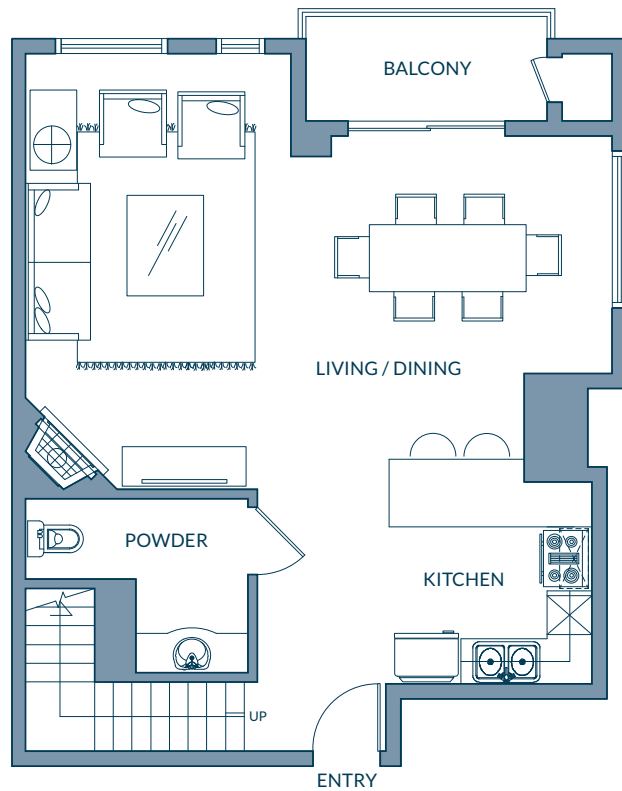

1 bed : 1.5 bath
penthouse loft
1,065sf

VERDARA

866.256.0802
124 West Colorado Street
Glendale, CA 91204