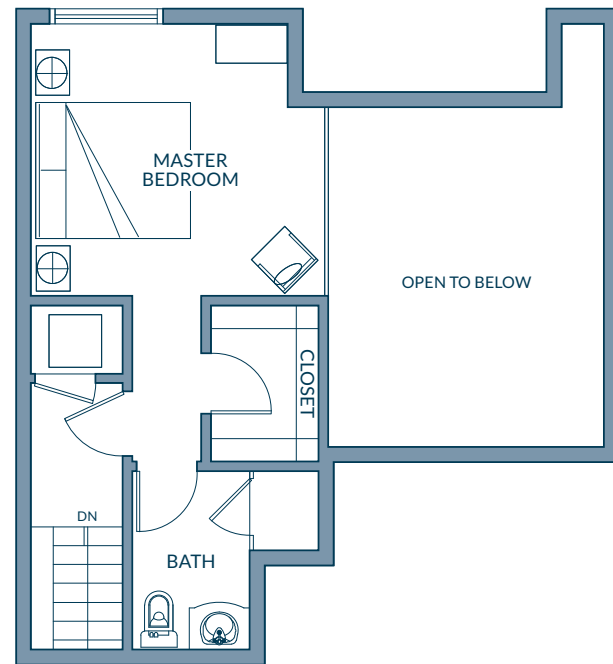

1 or 2 bed : 2 bath
penthouse loft
1,150sf

OPTIONAL ROOM LAYOUT

VERDARA

866.256.0802
124 West Colorado Street
Glendale, CA 91204