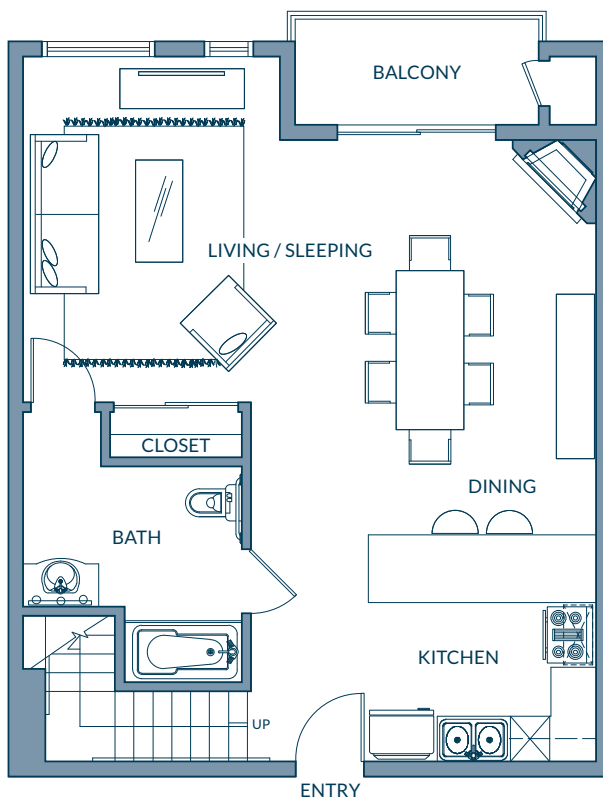

1 or 2 bed : 2 bath
penthouse loft
1,150sf

OPTIONAL ROOM LAYOUT

VERDARA

866.256.0802
124 West Colorado Street
Glendale, CA 91204